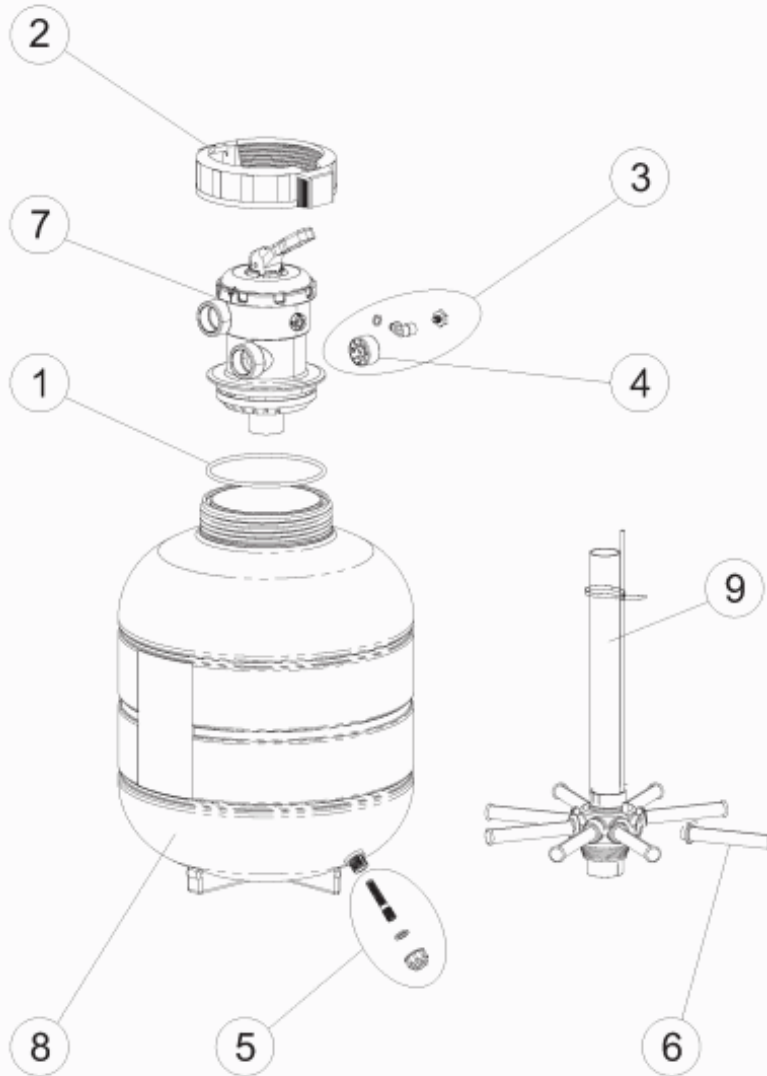

CODE **22407, 22408, 22409, 27811, 28253**

DESCRIPTION: **MILLENIU SAND FILTER TOP OUTLET**

ENGLISH

POS	CODE	DESCRIPTION	POS	CODE	DESCRIPTION
1	4404180201	'O' RING	8	28295R0100	MILLENIU DRUM FILTER D.380 THREAD
2	4404180204	OPEN THREADED COLLAR	8	28296R0100	MILLENIU DRUM FILTER D.430 THREAD
3	4404220101	COMPLETE PRESSURE GAUGE UNIT	8	28297R0100	MILLENIU DRUM FILTER D.480 THREAD
4	4404220102	"PRESSURE GAUGE 1/8" 3 KG./CM"	8	28298R0100	MILLENIU DRUM FILTER D.560 THREAD
5	4404220103	SAND PURGE	9	27811R0017P	COLLECTOR ASSEMBLY D. 380
6	4404300119	"MANIFOLD ARM 3/4" 110 mm"	9	22407R0017P	COLLECTOR ASSEMBLY D. 430
6	4404300120	"MANIFOLD ARM 3/4" 160 mm"	9	22408R0017P	COLLECTOR ASSEMBLY D. 480
6	4404300712	"MANIFOLD ARM 3/4" 225 mm"	9	22409R0017P	COLLECTOR ASSEMBLY D. 560
7	4404120002	BAYONETTE MULTIPOINT VALVE	9	28253R0017	COLLECTOR ASSEMBLY D. 660